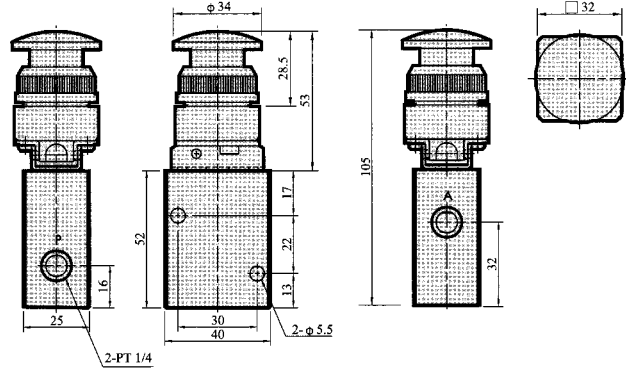

How to order

Thread : None-PT (RC)
G-BSP (PF)
N-NPT
R-PS (RP)

Button size: 25-Ø25
30-Ø30

Operated type : RL-roller lever
EB-palm latching actuator
LB-lever actuator
TB-turning actuator
PB-palm actuator
PP-palm button

MECHANICAL VALVES

MV-25**

● MECHANICAL VALVES

Unit:mm

● MV-2532-EB-25

● MV-2522-EB-25

● MV-2532-LB-25

● MV-2522-LB-25

● MV-2532-PP-25

● MV-2522-PP-25

● MV-2532-PB-25

● MV-2522-PB-25

● MV-2532-TB-25

● MV-2522-TB-25

● MV-2532-RL

● MV-2522-RL

3/2-way mechanical valve of aluminum alloy for air application

Model	Port size	Effective Area (mm ²)	CV value	Fluid temp. (°C)	Seat disc	pressure kg/cm ² (bar)		Wt. (kg)
						Air		
MV-2132-RL	1/8 "	19	1.0	-10	NBR	0~10		0.32
MV-2132-EB	1/8 "	19	1.0			0~10		0.32
MV-2132-LB	1/8 "	19	1.0			0~10		0.32
MV-2132-TB	1/8 "	19	1.0			0~10		0.32
MV-2132-PB	1/8 "	19	1.0			0~10		0.32
MV-2132-PP	1/8 "	19	1.0			0~10		0.32
MV-2232-LB	1/4 "	18	1.0	60	NBR	1.5~8		0.32
MV-2232-TB	1/4 "	18	1.0			1.5~8		0.32
MV-2232-PB	1/4 "	18	1.0			1.5~8		0.32
MV-2232-PP	1/4 "	18	1.0			1.5~8		0.32