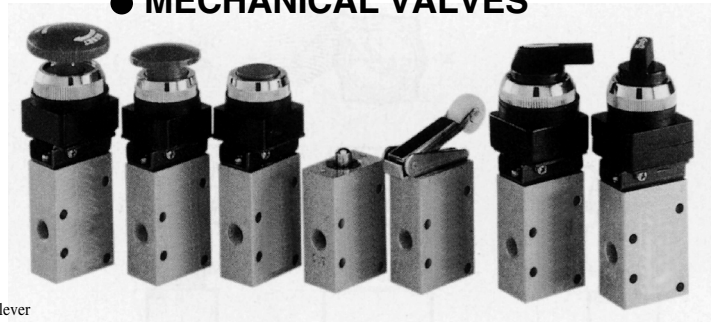

3/2-way mechanical valve of aluminum alloy for air application

Model	Port size	Effective Area (mm ²)	CV value	Fluid temp. (°C)	Seat disc	pressure kg/cm ² (bar)		Wt. (kg)
						Air		
MV-2132-RL	1/8 "	19	1.0	-10	NBR	0~10		0.32
MV-2132-EB	1/8 "	19	1.0			0~10		0.32
MV-2132-LB	1/8 "	19	1.0			0~10		0.32
MV-2132-TB	1/8 "	19	1.0			0~10		0.32
MV-2132-PB	1/8 "	19	1.0			0~10		0.32
MV-2132-PP	1/8 "	19	1.0			0~10		0.32
MV-2232-LB	1/4 "	18	1.0	60	NBR	1.5~8		0.32
MV-2232-TB	1/4 "	18	1.0			1.5~8		0.32
MV-2232-PB	1/4 "	18	1.0			1.5~8		0.32
MV-2232-PP	1/4 "	18	1.0			1.5~8		0.32

How to order

MECHANICAL VALVES

MV-2132-***

● MECHANICAL VALVES

Unit:mm

● MV-2132-EB-25

● MV-2132-LB-25

● MV-2132-PP-25