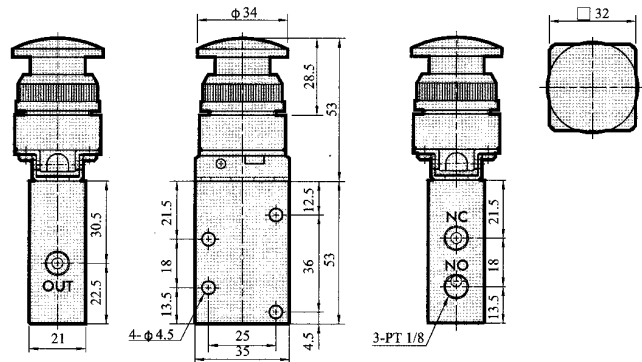

3/2-way mechanical valve of aluminum alloy for air application

Model	Port size	Effective Area (mm ²)	CV value	Fluid temp. (°C)	Seat disc	pressure kg/cm ² (bar)		Wt. (kg)
						Air		
MV-2132-RL	1/8 "	19	1.0	-10	NBR	0~10		0.32
MV-2132-EB	1/8 "	19	1.0			0~10		0.32
MV-2132-LB	1/8 "	19	1.0			0~10		0.32
MV-2132-TB	1/8 "	19	1.0			0~10		0.32
MV-2132-PB	1/8 "	19	1.0			0~10		0.32
MV-2132-PP	1/8 "	19	1.0			0~10		0.32
MV-2232-LB	1/4 "	18	1.0	60	NBR	1.5~8		0.32
MV-2232-TB	1/4 "	18	1.0			1.5~8		0.32
MV-2232-PB	1/4 "	18	1.0			1.5~8		0.32
MV-2232-PP	1/4 "	18	1.0			1.5~8		0.32

How to order

MECHANICAL VALVES

MV-2132-***

● MECHANICAL VALVES

Unit:mm

● MV-2132-EB-25

● MV-2132-LB-25

● MV-2132-PP-25

● MV-2132-PB-25

● MV-2132-TB-25

● MV-2132-RL

● MECHANICAL VALVES

Unit:mm

● MV-2232-EB-25

● MV-2232-LB-25

● MV-2232-PP-25