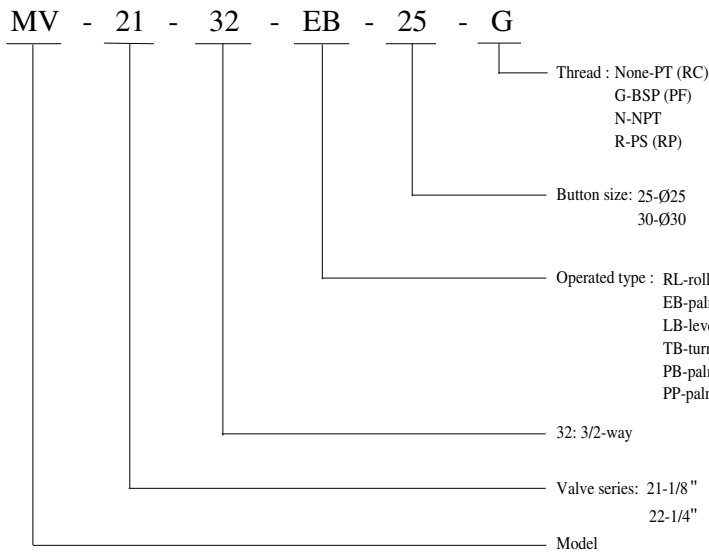

3/2-way mechanical valve of aluminum alloy for air application

Model	Port size	Effective Area (mm²)	CV value	Fluid temp. (°C)	Seat disc	pressure kg/cm² (bar)		Wt. (kg)
						Air		
MV-2132-RL	1/8 "	19	1.0	-10	NBR	0~10		0.32
MV-2132-EB	1/8 "	19	1.0			0~10		0.32
MV-2132-LB	1/8 "	19	1.0			0~10		0.32
MV-2132-TB	1/8 "	19	1.0			0~10		0.32
MV-2132-PB	1/8 "	19	1.0			0~10		0.32
MV-2132-PP	1/8 "	19	1.0			0~10		0.32
MV-2232-LB	1/4 "	18	1.0	60	NBR	1.5~8		0.32
MV-2232-TB	1/4 "	18	1.0			1.5~8		0.32
MV-2232-PB	1/4 "	18	1.0			1.5~8		0.32
MV-2232-PP	1/4 "	18	1.0			1.5~8		0.32

How to order