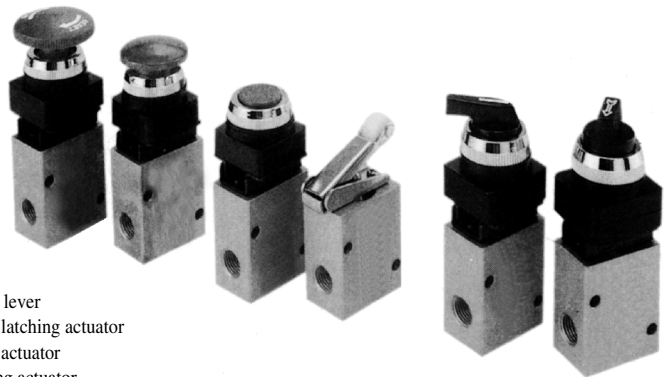

2/2 & 3/2-way mechanical valve of aluminum alloy for air application

Model	Port size	Effective Area (mm ²)	CV value	Fluid temp. (°C)	Seat disc	pressure kg/cm ² (bar)		Wt. (kg)
						Air		
MV-2522-RL	1/4 "	18	1.0	-10	NBR	0~10		0.36
MV-2522-EB	1/4 "	18	1.0			0~10		0.36
MV-2522-LB	1/4 "	18	1.0			0~10		0.36
MV-2522-TB	1/4 "	18	1.0			0~10		0.36
MV-2522-PB	1/4 "	18	1.0			0~10		0.36
MV-2522-PP	1/4 "	18	1.0			0~10		0.36
MV-2532-RL	1/4 "	18	1.0	60		0~10		0.36
MV-2532-EB	1/4 "	18	1.0			0~10		0.36
MV-2532-LB	1/4 "	18	1.0			0~10		0.36
MV-2532-TB	1/4 "	18	1.0			0~10		0.36
MV-2532-PB	1/4 "	18	1.0			0~10		0.36
MV-2532-PP	1/4 "	18	1.0			0~10		0.36

How to order

Thread : None-PT (RC)
G-BSP (PF)
N-NPT
R-PS (RP)

Button size: 25-Ø25
30-Ø30

Operated type : RL-roller lever
EB-palm latching actuator
LB-lever actuator
TB-turning actuator
PB-palm actuator
PP-palm button

MECHANICAL VALVES

MV-25**

● MECHANICAL VALVES

Unit:mm

● MV-2532-EB-25

● MV-2522-EB-25

● MV-2532-LB-25

● MV-2522-LB-25

3/2-way mechanical valve of aluminum alloy for air application

Model	Port size	Effective Area (mm ²)	CV value	Fluid temp. (°C)	Seat disc	pressure kg/cm ² (bar)		Wt. (kg)
						Air		
MV-2132-RL	1/8 "	19	1.0	-10	NBR	0~10		0.32
MV-2132-EB	1/8 "	19	1.0			0~10		0.32
MV-2132-LB	1/8 "	19	1.0			0~10		0.32
MV-2132-TB	1/8 "	19	1.0			0~10		0.32
MV-2132-PB	1/8 "	19	1.0			0~10		0.32
MV-2132-PP	1/8 "	19	1.0			0~10		0.32
MV-2232-LB	1/4 "	18	1.0	60	NBR	1.5~8		0.32
MV-2232-TB	1/4 "	18	1.0			1.5~8		0.32
MV-2232-PB	1/4 "	18	1.0			1.5~8		0.32
MV-2232-PP	1/4 "	18	1.0			1.5~8		0.32