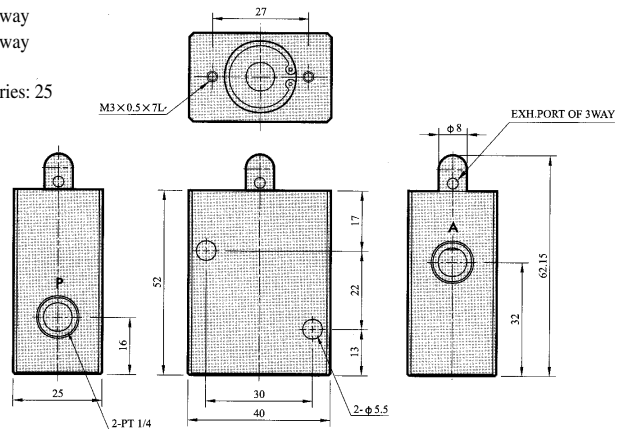

2/2 & 3/2-way mechanical valve of aluminum alloy for air application

Model	Port size	Effective Area (mm ²)	CV value	Fluid temp. (°C)	Seat disc	pressure kg/cm ² (bar)		Wt. (kg)
						Air		
MV-2522-RL	1/4 "	18	1.0	-10	NBR	0~10		0.36
MV-2522-EB	1/4 "	18	1.0			0~10		0.36
MV-2522-LB	1/4 "	18	1.0			0~10		0.36
MV-2522-TB	1/4 "	18	1.0			0~10		0.36
MV-2522-PB	1/4 "	18	1.0			0~10		0.36
MV-2522-PP	1/4 "	18	1.0			0~10		0.36
MV-2532-RL	1/4 "	18	1.0	60		0~10		0.36
MV-2532-EB	1/4 "	18	1.0			0~10		0.36
MV-2532-LB	1/4 "	18	1.0			0~10		0.36
MV-2532-TB	1/4 "	18	1.0			0~10		0.36
MV-2532-PB	1/4 "	18	1.0			0~10		0.36
MV-2532-PP	1/4 "	18	1.0			0~10		0.36

How to order

Thread : None-PT (RC)
G-BSP (PF)
N-NPT
R-PS (RP)

Button size: 25-Ø25
30-Ø30

Operated type : RL-roller lever
EB-palm latching actuator
LB-lever actuator
TB-turning actuator
PB-palm actuator
PP-palm button

MECHANICAL VALVES

MV-25**

● MECHANICAL VALVES

Unit:mm

● MV-2532-EB-25

● MV-2522-EB-25

● MV-2532-LB-25

● MV-2522-LB-25