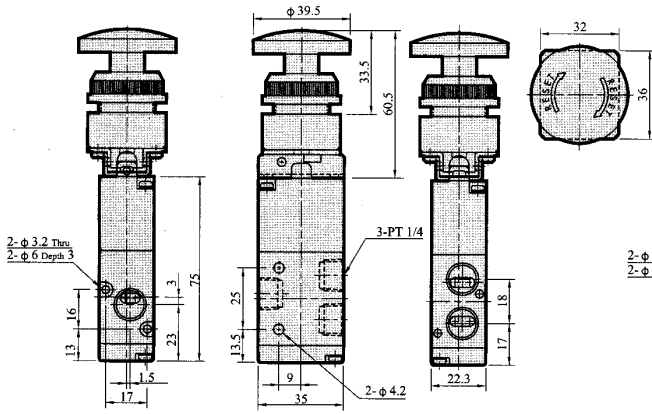

3/2-way mechanical valve of aluminum alloy for air application

Model	Port size	Effective Area (mm ²)	CV value	Fluid temp. (°C)	Seat disc	pressure kg/cm ² (bar)		Wt. (kg)
						Air		
MV-2132-RL	1/8 "	19	1.0	-10	NBR	0~10		0.32
MV-2132-EB	1/8 "	19	1.0			0~10		0.32
MV-2132-LB	1/8 "	19	1.0			0~10		0.32
MV-2132-TB	1/8 "	19	1.0			0~10		0.32
MV-2132-PB	1/8 "	19	1.0			0~10		0.32
MV-2132-PP	1/8 "	19	1.0			0~10		0.32
MV-2232-LB	1/4 "	18	1.0	60	NBR	1.5~8		0.32
MV-2232-TB	1/4 "	18	1.0			1.5~8		0.32
MV-2232-PB	1/4 "	18	1.0			1.5~8		0.32
MV-2232-PP	1/4 "	18	1.0			1.5~8		0.32

How to order

MECHANICAL VALVES

MV-2132-***

● MECHANICAL VALVES

Unit:mm

● MV-2132-EB-25

● MV-2132-LB-25

● MV-2132-PP-25

● MV-2132-PB-25

● MV-2132-TB-25

● MV-2132-RL

● MECHANICAL VALVES

Unit:mm

● MV-2232-EB-25

● MV-2232-LB-25

● MV-2232-PP-25