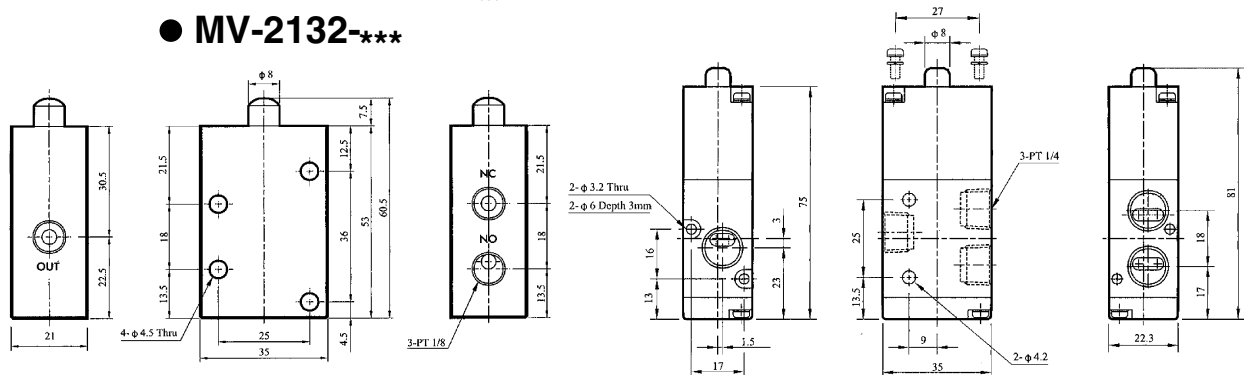

3/2-way mechanical valve of aluminum alloy for air application

Model	Port size	Effective Area (mm ²)	CV value	Fluid temp. (°C)	Seat disc	pressure kg/cm ² (bar)		Wt. (kg)
						Air		
MV-2132-RL	1/8 "	19	1.0	-10	NBR	0~10		0.32
MV-2132-EB	1/8 "	19	1.0			0~10		0.32
MV-2132-LB	1/8 "	19	1.0			0~10		0.32
MV-2132-TB	1/8 "	19	1.0			0~10		0.32
MV-2132-PB	1/8 "	19	1.0			0~10		0.32
MV-2132-PP	1/8 "	19	1.0			0~10		0.32
MV-2232-LB	1/4 "	18	1.0	60	NBR	1.5~8		0.32
MV-2232-TB	1/4 "	18	1.0			1.5~8		0.32
MV-2232-PB	1/4 "	18	1.0			1.5~8		0.32
MV-2232-PP	1/4 "	18	1.0			1.5~8		0.32

How to order

MECHANICAL VALVES

MV-2132-***

● MECHANICAL VALVES

Unit:mm

● MV-2132-EB-25

● MV-2132-LB-25

● MV-2132-PP-25