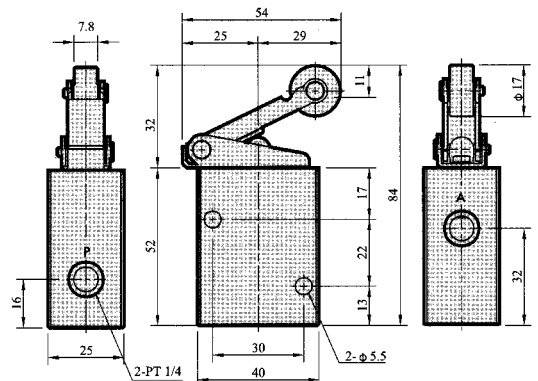

How to order

Thread : None-PT (RC)
G-BSP (PF)
N-NPT
R-PS (RP)

Button size: 25-Ø25
30-Ø30

Operated type : RL-roller lever
EB-palm latching actuator
LB-lever actuator
TB-turning actuator
PB-palm actuator
PP-palm button

MECHANICAL VALVES

MV-25**

● MECHANICAL VALVES

Unit:mm

● MV-2532-EB-25

● MV-2522-EB-25

● MV-2532-LB-25

● MV-2522-LB-25

● MV-2532-PP-25

● MV-2522-PP-25

● MV-2532-PB-25

● MV-2522-PB-25

● MV-2532-TB-25

● MV-2522-TB-25

● MV-2532-RL

● MV-2522-RL

3/2-way mechanical valve of aluminum alloy for air application

Model	Port size	Effective Area (mm ²)	CV value	Fluid temp. (°C)	Seat disc	pressure kg/cm ² (bar)		Wt. (kg)
						Air		
MV-2132-RL	1/8 "	19	1.0	-10	NBR	0~10		0.32
MV-2132-EB	1/8 "	19	1.0			0~10		0.32
MV-2132-LB	1/8 "	19	1.0			0~10		0.32
MV-2132-TB	1/8 "	19	1.0			0~10		0.32
MV-2132-PB	1/8 "	19	1.0			0~10		0.32
MV-2132-PP	1/8 "	19	1.0			0~10		0.32
MV-2232-LB	1/4 "	18	1.0	60	NBR	1.5~8		0.32
MV-2232-TB	1/4 "	18	1.0			1.5~8		0.32
MV-2232-PB	1/4 "	18	1.0			1.5~8		0.32
MV-2232-PP	1/4 "	18	1.0			1.5~8		0.32