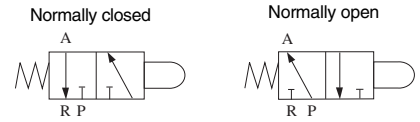

● MV-2532-PP-25

● MV-2522-PP-25

● MV-2532-PB-25

● MV-2522-PB-25

● MV-2532-TB-25

● MV-2522-TB-25

● MV-2532-RL

● MV-2522-RL

3/2-way mechanical valve of aluminum alloy for air application

Model	Port size	Effective Area (mm ²)	CV value	Fluid temp. (°C)	Seat disc	pressure kg/cm ² (bar)		Wt. (kg)
						Air		
MV-2132-RL	1/8 "	19	1.0	-10	NBR	0~10		0.32
MV-2132-EB	1/8 "	19	1.0			0~10		0.32
MV-2132-LB	1/8 "	19	1.0			0~10		0.32
MV-2132-TB	1/8 "	19	1.0			0~10		0.32
MV-2132-PB	1/8 "	19	1.0			0~10		0.32
MV-2132-PP	1/8 "	19	1.0			0~10		0.32
MV-2232-LB	1/4 "	18	1.0	60	NBR	1.5~8		0.32
MV-2232-TB	1/4 "	18	1.0			1.5~8		0.32
MV-2232-PB	1/4 "	18	1.0			1.5~8		0.32
MV-2232-PP	1/4 "	18	1.0			1.5~8		0.32