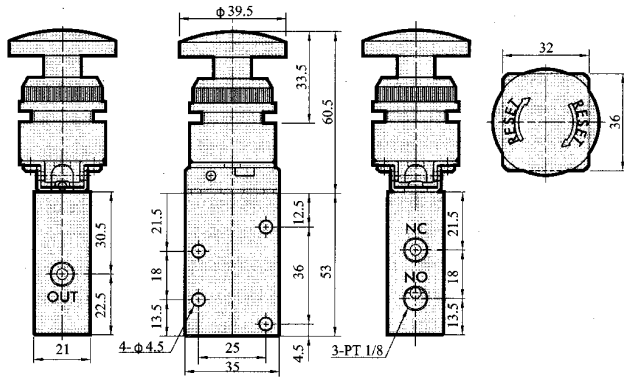

3/2-way mechanical valve of aluminum alloy for air application

Model	Port size	Effective Area (mm ²)	CV value	Fluid temp. (°C)	Seat disc	pressure kg/cm ² (bar)		Wt. (kg)
						Air		
MV-2132-RL	1/8 "	19	1.0	-10	NBR	0~10		0.32
MV-2132-EB	1/8 "	19	1.0			0~10		0.32
MV-2132-LB	1/8 "	19	1.0			0~10		0.32
MV-2132-TB	1/8 "	19	1.0			0~10		0.32
MV-2132-PB	1/8 "	19	1.0			0~10		0.32
MV-2132-PP	1/8 "	19	1.0			0~10		0.32
MV-2232-LB	1/4 "	18	1.0	60	NBR	1.5~8		0.32
MV-2232-TB	1/4 "	18	1.0			1.5~8		0.32
MV-2232-PB	1/4 "	18	1.0			1.5~8		0.32
MV-2232-PP	1/4 "	18	1.0			1.5~8		0.32

How to order

MECHANICAL VALVES

MV-2132-***

● MECHANICAL VALVES

Unit:mm

● MV-2132-EB-25

● MV-2132-LB-25

● MV-2132-PP-25

● MV-2132-PB-25

● MV-2132-TB-25

● MV-2132-RL

● MECHANICAL VALVES

Unit:mm

● MV-2232-EB-25

● MV-2232-LB-25

● MV-2232-PP-25