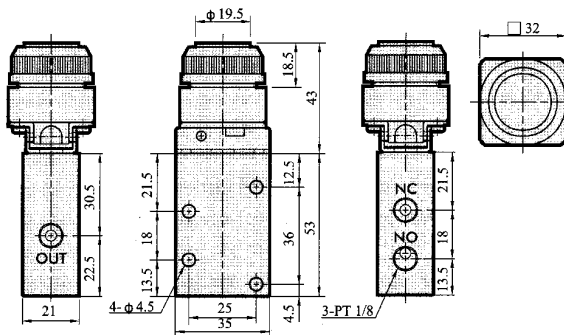

3/2-way mechanical valve of aluminum alloy for air application

Model	Port size	Effective Area (mm ²)	CV value	Fluid temp. (°C)	Seat disc	pressure kg/cm ² (bar)		Wt. (kg)
						Air		
MV-2132-RL	1/8 "	19	1.0	-10	NBR	0~10		0.32
MV-2132-EB	1/8 "	19	1.0			0~10		0.32
MV-2132-LB	1/8 "	19	1.0			0~10		0.32
MV-2132-TB	1/8 "	19	1.0			0~10		0.32
MV-2132-PB	1/8 "	19	1.0			0~10		0.32
MV-2132-PP	1/8 "	19	1.0			0~10		0.32
MV-2232-LB	1/4 "	18	1.0	60	NBR	1.5~8		0.32
MV-2232-TB	1/4 "	18	1.0			1.5~8		0.32
MV-2232-PB	1/4 "	18	1.0			1.5~8		0.32
MV-2232-PP	1/4 "	18	1.0			1.5~8		0.32

How to order

MECHANICAL VALVES

MV-2132-***

● MECHANICAL VALVES

Unit:mm

● MV-2132-EB-25

● MV-2132-LB-25

● MV-2132-PP-25

● MV-2132-PB-25

● MV-2132-TB-25

● MV-2132-RL

● MECHANICAL VALVES

Unit:mm

● MV-2232-EB-25

● MV-2232-LB-25

● MV-2232-PP-25