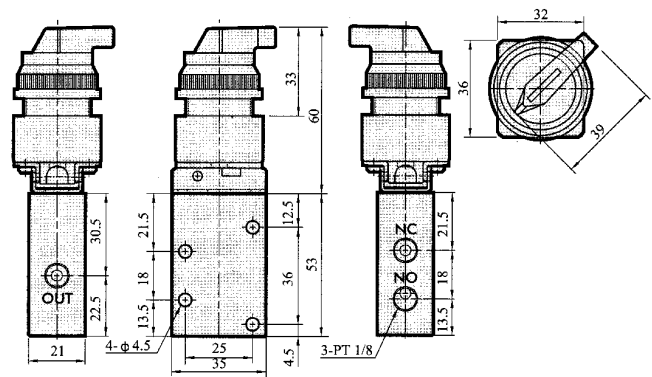

How to order

Thread : None-PT (RC)
G-BSP (PF)
N-NPT
R-PS (RP)

Button size: 25-Ø25
30-Ø30

Operated type : RL-roller lever
EB-palm latching actuator
LB-lever actuator
TB-turning actuator
PB-palm actuator
PP-palm button

3/2-way mechanical valve of aluminum alloy for air application

Model	Port size	Effective Area (mm ²)	CV value	Fluid temp. (°C)	Seat disc	pressure kg/cm ² (bar)		Wt. (kg)
						Air		
MV-2132-RL	1/8 "	19	1.0	-10	NBR	0~10		0.32
MV-2132-EB	1/8 "	19	1.0			0~10		0.32
MV-2132-LB	1/8 "	19	1.0			0~10		0.32
MV-2132-TB	1/8 "	19	1.0			0~10		0.32
MV-2132-PB	1/8 "	19	1.0			0~10		0.32
MV-2132-PP	1/8 "	19	1.0			0~10		0.32
MV-2232-LB	1/4 "	18	1.0	60	NBR	1.5~8		0.32
MV-2232-TB	1/4 "	18	1.0			1.5~8		0.32
MV-2232-PB	1/4 "	18	1.0			1.5~8		0.32
MV-2232-PP	1/4 "	18	1.0			1.5~8		0.32

How to order

MECHANICAL VALVES

MV-2132-***

● MECHANICAL VALVES

Unit:mm

● MV-2132-EB-25

● MV-2132-LB-25

● MV-2132-PP-25

● MV-2132-PB-25

● MV-2132-TB-25

● MV-2132-RL

● MECHANICAL VALVES

Unit:mm

● MV-2232-EB-25

● MV-2232-LB-25

● MV-2232-PP-25