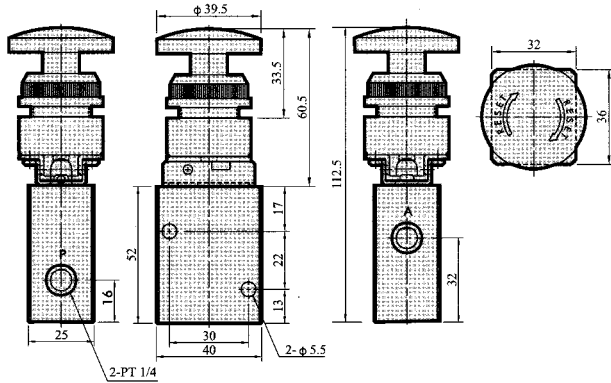

How to order

Thread : None-PT (RC)
G-BSP (PF)
N-NPT
R-PS (RP)

Button size: 25-Ø25
30-Ø30

Operated type : RL-roller lever
EB-palm latching actuator
LB-lever actuator
TB-turning actuator
PB-palm actuator
PP-palm button

MECHANICAL VALVES

MV-25**

● MECHANICAL VALVES

Unit:mm

● MV-2532-EB-25

● MV-2522-EB-25

● MV-2532-LB-25

● MV-2522-LB-25

● MV-2532-PP-25

● MV-2522-PP-25

● MV-2532-PB-25

● MV-2522-PB-25

● MV-2532-TB-25

● MV-2522-TB-25

● MV-2532-RL

● MV-2522-RL

3/2-way mechanical valve of aluminum alloy for air application

Model	Port size	Effective Area (mm ²)	CV value	Fluid temp. (°C)	Seat disc	pressure kg/cm ² (bar)		Wt. (kg)
						Air		
MV-2132-RL	1/8 "	19	1.0	-10	NBR	0~10		0.32
MV-2132-EB	1/8 "	19	1.0			0~10		0.32
MV-2132-LB	1/8 "	19	1.0			0~10		0.32
MV-2132-TB	1/8 "	19	1.0			0~10		0.32
MV-2132-PB	1/8 "	19	1.0			0~10		0.32
MV-2132-PP	1/8 "	19	1.0			0~10		0.32
MV-2232-LB	1/4 "	18	1.0	60	NBR	1.5~8		0.32
MV-2232-TB	1/4 "	18	1.0			1.5~8		0.32
MV-2232-PB	1/4 "	18	1.0			1.5~8		0.32
MV-2232-PP	1/4 "	18	1.0			1.5~8		0.32