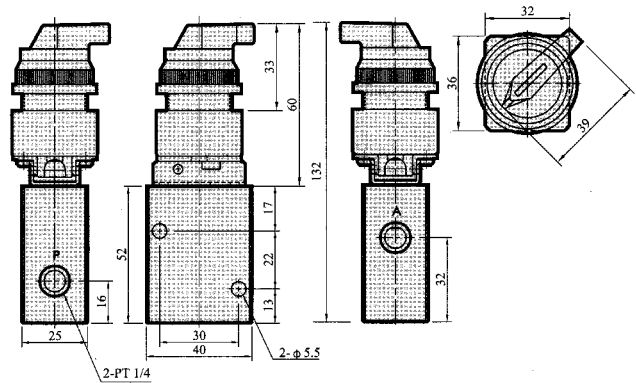

How to order

Thread : None-PT (RC)
G-BSP (PF)
N-NPT
R-PS (RP)

Button size: 25-Ø25
30-Ø30

Operated type : RL-roller lever
EB-palm latching actuator
LB-lever actuator
TB-turning actuator
PB-palm actuator
PP-palm button

MECHANICAL VALVES

MV-25**

● MECHANICAL VALVES

Unit:mm

● MV-2532-EB-25

● MV-2522-EB-25

● MV-2532-LB-25

● MV-2522-LB-25

● MV-2532-PP-25

● MV-2522-PP-25

● MV-2532-PB-25

● MV-2522-PB-25

● MV-2532-TB-25

● MV-2522-TB-25

● MV-2532-RL

● MV-2522-RL

3/2-way mechanical valve of aluminum alloy for air application

Model	Port size	Effective Area (mm ²)	CV value	Fluid temp. (°C)	Seat disc	pressure kg/cm ² (bar)		Wt. (kg)
						Air		
MV-2132-RL	1/8 "	19	1.0	-10	NBR	0~10		0.32
MV-2132-EB	1/8 "	19	1.0			0~10		0.32
MV-2132-LB	1/8 "	19	1.0			0~10		0.32
MV-2132-TB	1/8 "	19	1.0			0~10		0.32
MV-2132-PB	1/8 "	19	1.0			0~10		0.32
MV-2132-PP	1/8 "	19	1.0			0~10		0.32
MV-2232-LB	1/4 "	18	1.0	60	NBR	1.5~8		0.32
MV-2232-TB	1/4 "	18	1.0			1.5~8		0.32
MV-2232-PB	1/4 "	18	1.0			1.5~8		0.32
MV-2232-PP	1/4 "	18	1.0			1.5~8		0.32