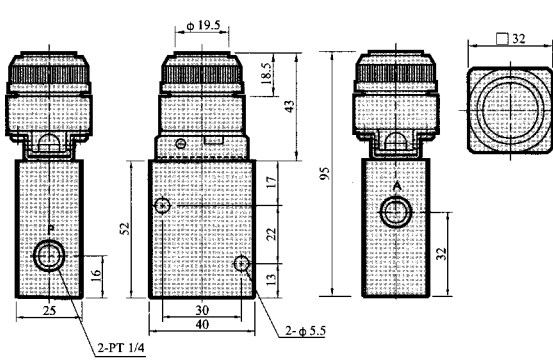

● MV-2532-PP-25

● MV-2522-PP-25