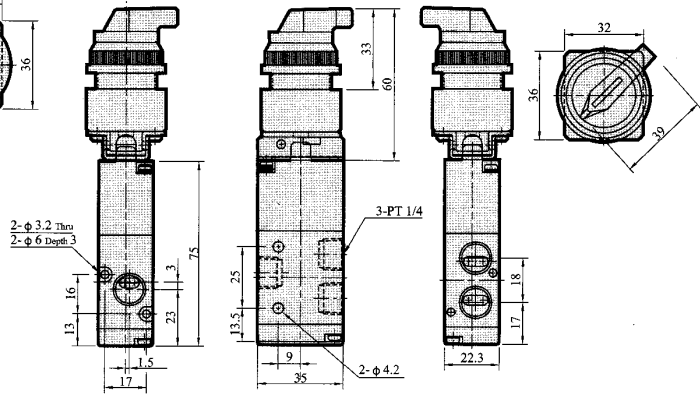

How to order

Thread : None-PT (RC)
G-BSP (PF)
N-NPT
R-PS (RP)

Button size: 25-Ø25
30-Ø30

Operated type : RL-roller lever
EB-palm latching actuator
LB-lever actuator
TB-turning actuator
PB-palm actuator
PP-palm button

3/2-way mechanical valve of aluminum alloy for air application

Model	Port size	Effective Area (mm ²)	CV value	Fluid temp. (°C)	Seat disc	pressure kg/cm ² (bar)		Wt. (kg)
						Air		
MV-2132-RL	1/8 "	19	1.0	-10	NBR	0~10		0.32
MV-2132-EB	1/8 "	19	1.0			0~10		0.32
MV-2132-LB	1/8 "	19	1.0			0~10		0.32
MV-2132-TB	1/8 "	19	1.0			0~10		0.32
MV-2132-PB	1/8 "	19	1.0			0~10		0.32
MV-2132-PP	1/8 "	19	1.0			0~10		0.32
MV-2232-LB	1/4 "	18	1.0	60	NBR	1.5~8		0.32
MV-2232-TB	1/4 "	18	1.0			1.5~8		0.32
MV-2232-PB	1/4 "	18	1.0			1.5~8		0.32
MV-2232-PP	1/4 "	18	1.0			1.5~8		0.32

How to order

MECHANICAL VALVES

MV-2132-***

● MECHANICAL VALVES

Unit:mm

● MV-2132-EB-25

● MV-2132-LB-25

● MV-2132-PP-25

● MV-2132-PB-25

● MV-2132-TB-25

● MV-2132-RL

● MECHANICAL VALVES

Unit:mm

● MV-2232-EB-25

● MV-2232-LB-25

● MV-2232-PP-25