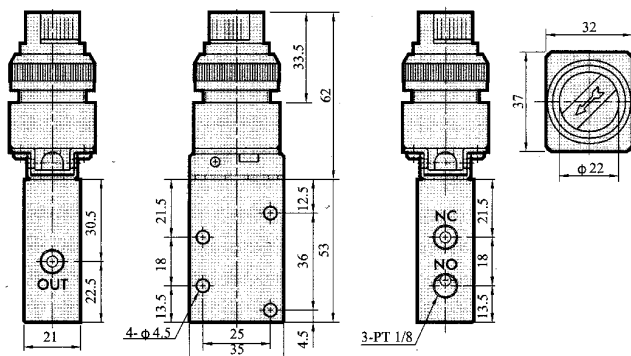

3/2-way mechanical valve of aluminum alloy for air application

Model	Port size	Effective Area (mm ²)	CV value	Fluid temp. (°C)	Seat disc	pressure kg/cm ² (bar)		Wt. (kg)
						Air		
MV-2132-RL	1/8 "	19	1.0	-10	NBR	0~10		0.32
MV-2132-EB	1/8 "	19	1.0			0~10		0.32
MV-2132-LB	1/8 "	19	1.0			0~10		0.32
MV-2132-TB	1/8 "	19	1.0			0~10		0.32
MV-2132-PB	1/8 "	19	1.0			0~10		0.32
MV-2132-PP	1/8 "	19	1.0			0~10		0.32
MV-2232-LB	1/4 "	18	1.0	60	NBR	1.5~8		0.32
MV-2232-TB	1/4 "	18	1.0			1.5~8		0.32
MV-2232-PB	1/4 "	18	1.0			1.5~8		0.32
MV-2232-PP	1/4 "	18	1.0			1.5~8		0.32

How to order

MECHANICAL VALVES

MV-2132-***

● MECHANICAL VALVES

Unit:mm

● MV-2132-EB-25

● MV-2132-LB-25

● MV-2132-PP-25

● MV-2132-PB-25

● MV-2132-TB-25

● MV-2132-RL

● MECHANICAL VALVES

Unit:mm

● MV-2232-EB-25

● MV-2232-LB-25

● MV-2232-PP-25