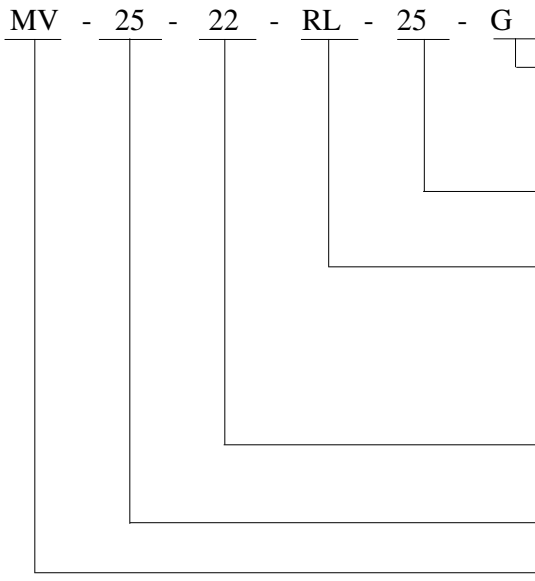

2/2 & 3/2-way mechanical valve of aluminum alloy for air application

Model	Port size	Effective Area (mm ²)	CV value	Fluid temp. (°C)	Seat disc	pressure kg/cm ² (bar)		Wt. (kg)
						Air		
MV-2522-RL	1/4 "	18	1.0	-10	NBR	0~10		0.36
MV-2522-EB	1/4 "	18	1.0			0~10		0.36
MV-2522-LB	1/4 "	18	1.0			0~10		0.36
MV-2522-TB	1/4 "	18	1.0			0~10		0.36
MV-2522-PB	1/4 "	18	1.0			0~10		0.36
MV-2522-PP	1/4 "	18	1.0			0~10		0.36
MV-2532-RL	1/4 "	18	1.0	60		0~10		0.36
MV-2532-EB	1/4 "	18	1.0			0~10		0.36
MV-2532-LB	1/4 "	18	1.0			0~10		0.36
MV-2532-TB	1/4 "	18	1.0			0~10		0.36
MV-2532-PB	1/4 "	18	1.0			0~10		0.36
MV-2532-PP	1/4 "	18	1.0			0~10		0.36

How to order

Thread : None-PT (RC)
G-BSP (PF)
N-NPT
R-PS (RP)

Button size: 25-Ø25
30-Ø30

Operated type : RL-roller lever
EB-palm latching actuator
LB-lever actuator
TB-turning actuator
PB-palm actuator
PP-palm button