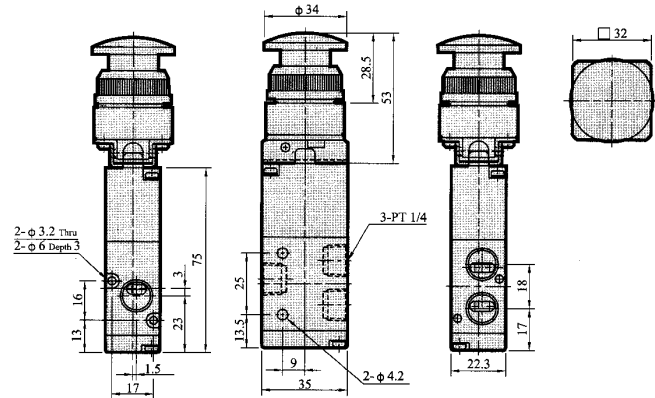

● MV-2232-PB-25