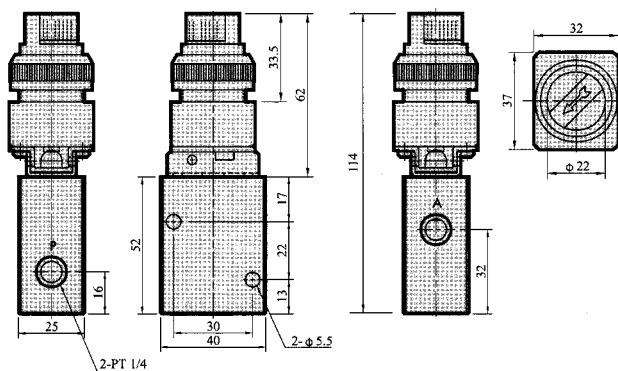

How to order

Thread : None-PT (RC)
G-BSP (PF)
N-NPT
R-PS (RP)

Button size: 25-Ø25
30-Ø30

Operated type : RL-roller lever
EB-palm latching actuator
LB-lever actuator
TB-turning actuator
PB-palm actuator
PP-palm button

MECHANICAL VALVES

MV-25**

● MECHANICAL VALVES

Unit:mm

● MV-2532-EB-25

● MV-2522-EB-25

● MV-2532-LB-25

● MV-2522-LB-25

● MV-2532-PP-25

● MV-2522-PP-25

● MV-2532-PB-25

● MV-2522-PB-25

● MV-2532-TB-25

● MV-2522-TB-25

● MV-2532-RL

● MV-2522-RL

3/2-way mechanical valve of aluminum alloy for air application

Model	Port size	Effective Area (mm ²)	CV value	Fluid temp. (°C)	Seat disc	pressure kg/cm ² (bar)		Wt. (kg)
						Air		
MV-2132-RL	1/8 "	19	1.0	-10	NBR	0~10		0.32
MV-2132-EB	1/8 "	19	1.0			0~10		0.32
MV-2132-LB	1/8 "	19	1.0			0~10		0.32
MV-2132-TB	1/8 "	19	1.0			0~10		0.32
MV-2132-PB	1/8 "	19	1.0			0~10		0.32
MV-2132-PP	1/8 "	19	1.0			0~10		0.32
MV-2232-LB	1/4 "	18	1.0	60	NBR	1.5~8		0.32
MV-2232-TB	1/4 "	18	1.0			1.5~8		0.32
MV-2232-PB	1/4 "	18	1.0			1.5~8		0.32
MV-2232-PP	1/4 "	18	1.0			1.5~8		0.32