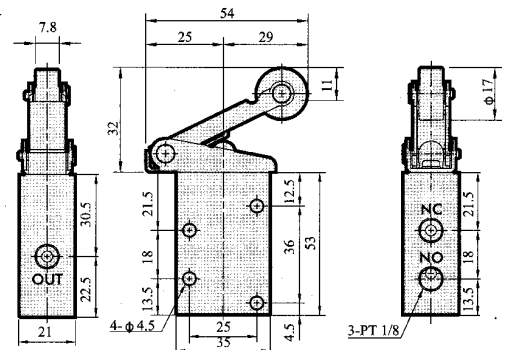

How to order

Thread : None-PT (RC)
G-BSP (PF)
N-NPT
R-PS (RP)

Button size: 25-Ø25
30-Ø30

Operated type : RL-roller lever
EB-palm latching actuator
LB-lever actuator
TB-turning actuator
PB-palm actuator
PP-palm button

3/2-way mechanical valve of aluminum alloy for air application

Model	Port size	Effective Area (mm ²)	CV value	Fluid temp. (°C)	Seat disc	pressure kg/cm ² (bar)		Wt. (kg)
						Air		
MV-2132-RL	1/8 "	19	1.0	-10	NBR	0~10		0.32
MV-2132-EB	1/8 "	19	1.0			0~10		0.32
MV-2132-LB	1/8 "	19	1.0			0~10		0.32
MV-2132-TB	1/8 "	19	1.0			0~10		0.32
MV-2132-PB	1/8 "	19	1.0			0~10		0.32
MV-2132-PP	1/8 "	19	1.0			0~10		0.32
MV-2232-LB	1/4 "	18	1.0	60	NBR	1.5~8		0.32
MV-2232-TB	1/4 "	18	1.0			1.5~8		0.32
MV-2232-PB	1/4 "	18	1.0			1.5~8		0.32
MV-2232-PP	1/4 "	18	1.0			1.5~8		0.32

How to order

MECHANICAL VALVES

MV-2132-***

● MECHANICAL VALVES

Unit:mm

● MV-2132-EB-25

● MV-2132-LB-25

● MV-2132-PP-25

● MV-2132-PB-25

● MV-2132-TB-25

● MV-2132-RL

● MECHANICAL VALVES

Unit:mm

● MV-2232-EB-25

● MV-2232-LB-25

● MV-2232-PP-25