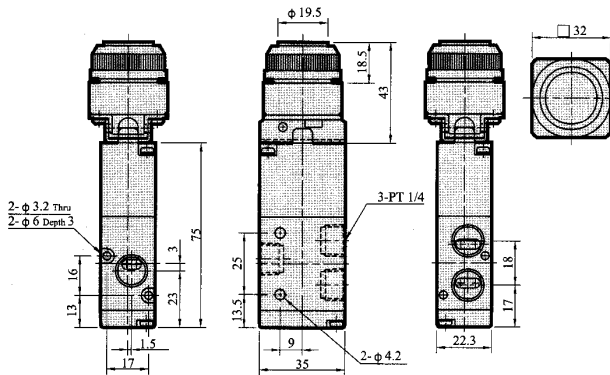

3/2-way mechanical valve of aluminum alloy for air application

Model	Port size	Effective Area (mm ²)	CV value	Fluid temp. (°C)	Seat disc	pressure kg/cm ² (bar)		Wt. (kg)
						Air		
MV-2132-RL	1/8 "	19	1.0	-10	NBR	0~10		0.32
MV-2132-EB	1/8 "	19	1.0			0~10		0.32
MV-2132-LB	1/8 "	19	1.0			0~10		0.32
MV-2132-TB	1/8 "	19	1.0			0~10		0.32
MV-2132-PB	1/8 "	19	1.0			0~10		0.32
MV-2132-PP	1/8 "	19	1.0			0~10		0.32
MV-2232-LB	1/4 "	18	1.0	60	NBR	1.5~8		0.32
MV-2232-TB	1/4 "	18	1.0			1.5~8		0.32
MV-2232-PB	1/4 "	18	1.0			1.5~8		0.32
MV-2232-PP	1/4 "	18	1.0			1.5~8		0.32

How to order

MECHANICAL VALVES

MV-2132-***

● MECHANICAL VALVES

Unit:mm

● MV-2132-EB-25

● MV-2132-LB-25

● MV-2132-PP-25

● MV-2132-PB-25

● MV-2132-TB-25

● MV-2132-RL

● MECHANICAL VALVES

Unit:mm

● MV-2232-EB-25

● MV-2232-LB-25

● MV-2232-PP-25